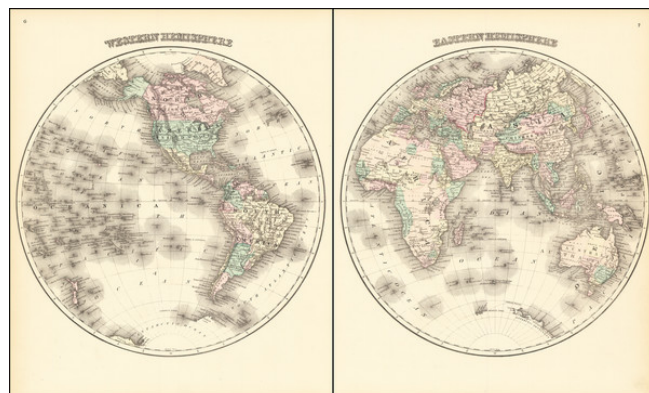

Barry Lawrence Ruderman Antique Maps Inc.

7407 La Jolla Boulevard
La Jolla, CA 92037

www.raremaps.com

(858) 551-8500
blr@raremaps.com

Eastern Hemisphere [with] Western Hemisphere

Stock#: 65834
Map Maker: Colton
Date: 1865
Place: New York
Color: Hand Colored
Condition: VG
Size: 11 x 9 inches each
Price: SOLD

Description:

Interesting pair of maps of the hemispheres, colored by countries.

Includes an incomplete mapping of Antarctica. Alaska is still noted as being a Russian Possession and Hawaii is the Sandwich Islands.