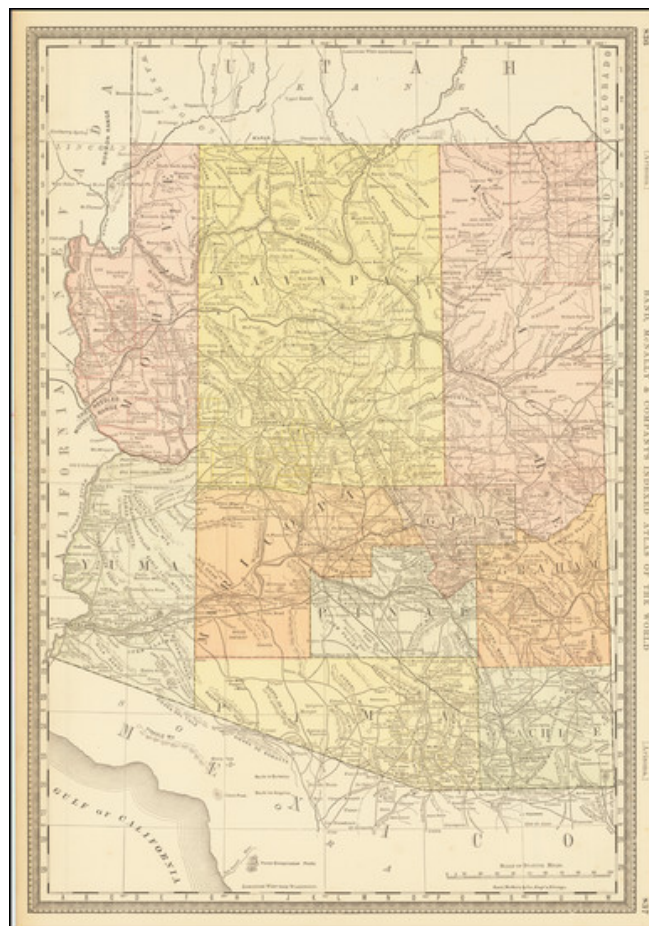

Barry Lawrence Ruderman Antique Maps Inc.

7407 La Jolla Boulevard
La Jolla, CA 92037

www.raremaps.com

(858) 551-8500
blr@raremaps.com

Arizona

Stock#: 65828
Map Maker: Rand & McNally
Date: 1884
Place: Chicago
Color: Color
Condition: VG+
Size: 13 x 19 inches
Price: SOLD

Description:

An Early Atlas Map of Arizona Territory

One of the earliest separately issued maps of Arizona to appear in a Commercial Atlas.

Highly detailed, showing towns, mines, roads, railroads, mountains, rivers, Indian Reservations, military reserves, post offices, forts, lakes, etc.