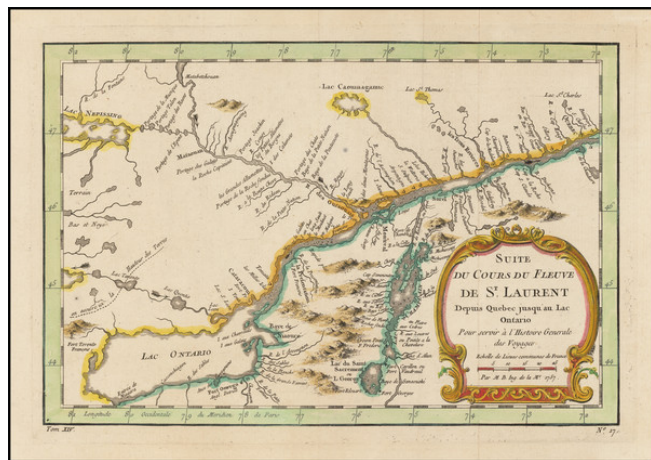

**Barry Lawrence Ruderman
Antique Maps Inc.**

7407 La Jolla Boulevard
La Jolla, CA 92037

www.raremaps.com

(858) 551-8500
blr@raremaps.com

Suite Du Cours Du Fleuve De St. Laurent Depuis Quebec jusqu au Lac Ontario . . . (Lake Champlain)

Stock#: 65779
Map Maker: Bellin
Date: 1757
Place: Paris
Color: Hand Colored
Condition: VG
Size: 11 x 8 inches
Price: SOLD

Description:

Detailed map of the St Lawrence, from Quebec to Lake Ontario, centered on Montreal.

The map was issued at the outset of the French & Indian War.

Shows Lake Champlain and Lake George areas. Also shows all of Lake Champlain and Lake George. Fort Edward, Fort George and Fort Carillon are depicted as well.