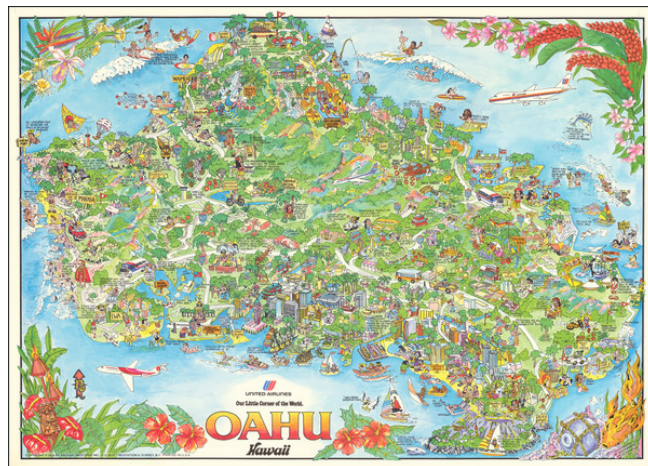

**Barry Lawrence Ruderman
Antique Maps Inc.**

7407 La Jolla Boulevard
La Jolla, CA 92037

www.raremaps.com

(858) 551-8500
blr@raremaps.com

(Oahu) United Airlines Our Little Corner of the World. Oahu Hawaii.

Stock#: 65773
Map Maker: Forrest

Date: 1978
Place: Minneapolis
Color: Color
Condition: VG+
Size: 32 x 24 inches

Price: \$ 450.00

Description:

Lively pictorial map of Oahu, issued as a promotional item for United Airlines.

The map is packed full of whimsical images of tourist destinations, points of interest and native scenes.

A marvelous decorative image.

Detailed Condition: