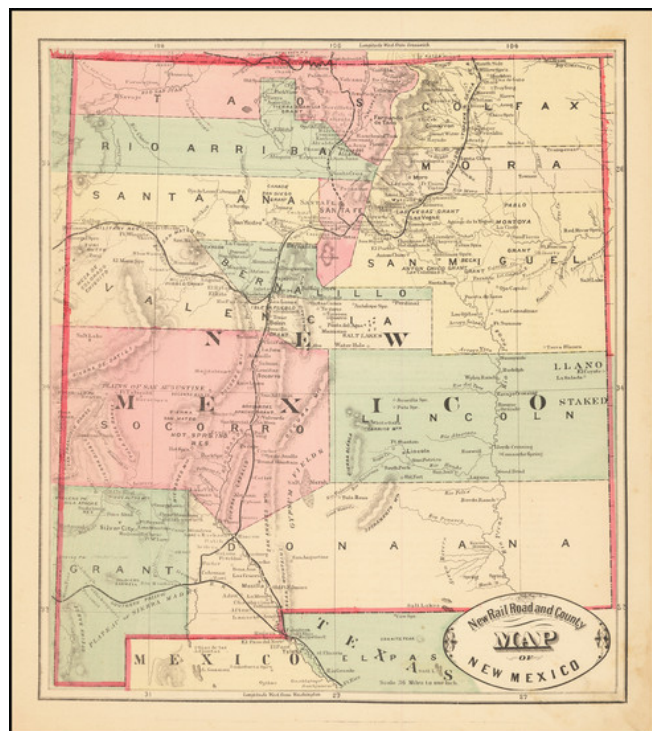

## New Railroad and County Map of New Mexico

**Stock#:** 65738  
**Map Maker:** Stebbins  
**Date:** 1882  
**Place:** New York  
**Color:** Color  
**Condition:** VG+  
**Size:** 10 x 11.5 inches  
**Price:** SOLD

### Description:

Scarce early map of New Mexico, focusing on the Railroad Lines then in operation.

The map also shows a number of early towns, roads, mountains, lakes, mining regions and other important details.