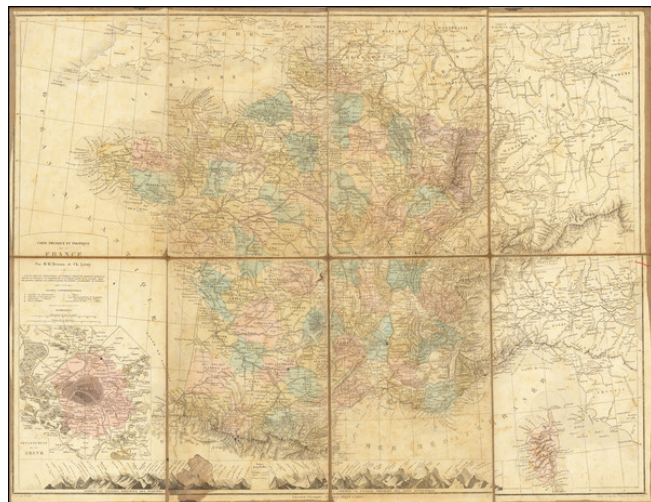

Stock#: 65708op
Map Maker: Drioux et Leroy
Date: 1880
Place: Paris
Color: Color
Condition: VG
Size: 24 x 18 inches
Price: \$ 175.00

Description:

Scarce folding map of France, with large inset map of Paris.