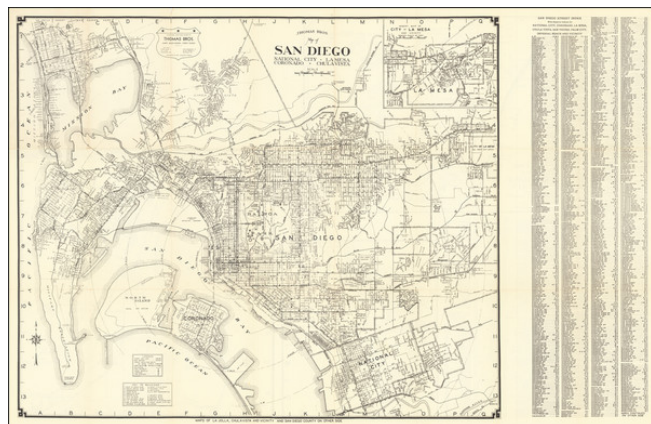

## Thomas Bros. Map of San Diego National City La Mesa Coronado Chula Vista (with maps of La Jolla, La Mesa and Chula Vista on Verso) (Pocket Map)

**Stock#:** 65706  
**Map Maker:** Thomas Brothers  
**Date:** 1930 circa  
**Place:** Los Angeles  
**Color:** Uncolored  
**Condition:** VG  
**Size:** 32.5 x 21 inches  
**Price:** SOLD

### Description:

Detailed map of San Diego, with other smaller maps of several other San Diego Communities, most notably, La Jolla.

Folds into original printed covers.