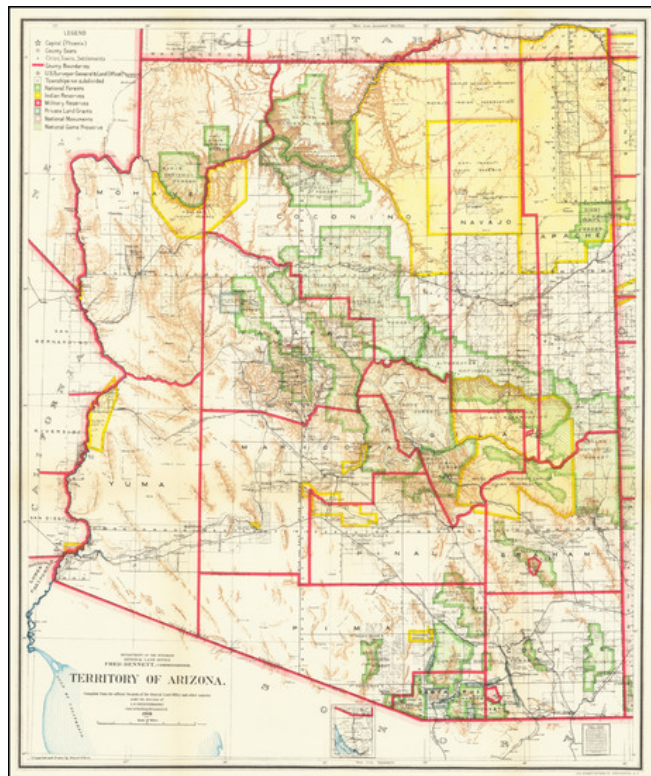

Barry Lawrence Ruderman Antique Maps Inc.

7407 La Jolla Boulevard
La Jolla, CA 92037

www.raremaps.com

(858) 551-8500
blr@raremaps.com

Territory of Arizona . . .1909

Stock#: 65697
Map Maker: General Land Office
Date: 1909
Place: Washington
Color: Color
Condition: VG+
Size: 17 x 20.5 inches
Price: \$ 375.00

Description:

Fine Arizona Territorial Map

One of the best and most highly detailed map of Arizona Territory of the period.

The map was produced by the Dept. of the Interior, under the Supervision of Harry King. This edition is revised and reconstructed by R.H. Morton. The legend notes the various US Surveyor General's offices in the Territory, US Land Offices, Indian Reservations, Military Reservations, Private Claims Confirmed, Private Claims Unconfirmed, and Townships not yet subdivided.

The map notes towns, roads, railroads, railway and stagecoach stations, mines, wells, mountains, rivers, and a host of other details.

Detailed Condition: