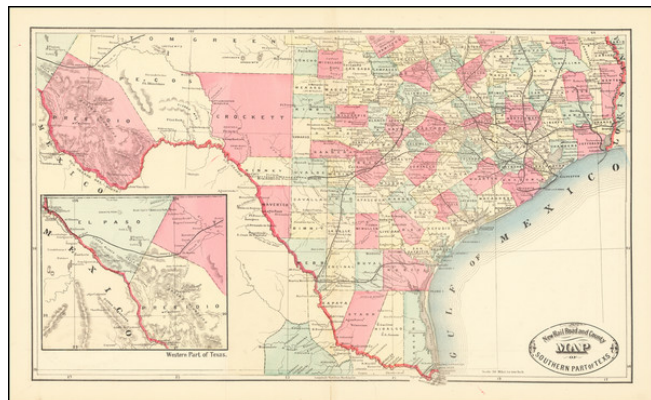

Barry Lawrence Ruderman Antique Maps Inc.

7407 La Jolla Boulevard
La Jolla, CA 92037

www.raremaps.com

(858) 551-8500
blr@raremaps.com

New Railroad and County Map of Southern Part of Texas

Stock#: 65689
Map Maker: Stebbins
Date: 1882
Place: New York
Color: Color
Condition: VG+
Size: 18 x 12 inches
Price: SOLD

Description:

Scarce early map of Texas, focusing on the Railroad Lines then in operation.

The map also shows a number of early towns, roads, mountains, lakes, mining regions and other important details.

This is the first time we have offered the map for sale and the first time we have seen the map in 20 years.

Detailed Condition: