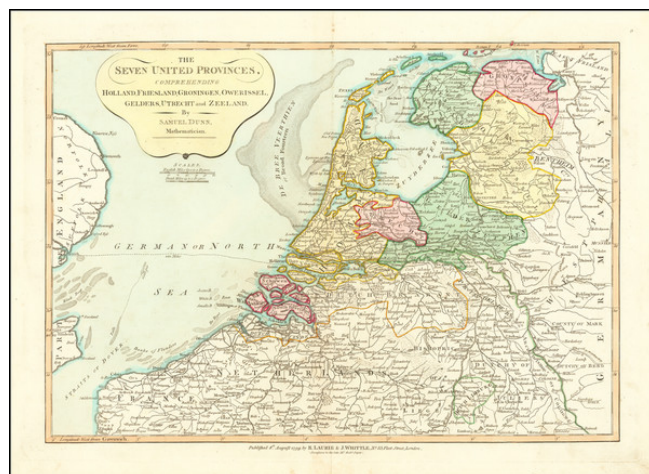

## The Seven United Provinces Comprehending Holland, Friesland, Groningen, Owerissel, Gelders, Utrecht and Zeeland . . .

**Stock#:** 65676  
**Map Maker:** Dunn  
**Date:** 1794  
**Place:** London  
**Color:** Hand Colored  
**Condition:** VG  
**Size:** 19 x 13 inches  
**Price:** \$125.00

### Description:

Nice detailed map of the Low Countries, colored by provinces.

From Dunn's *New Atlas or Mundane System of Geography*.