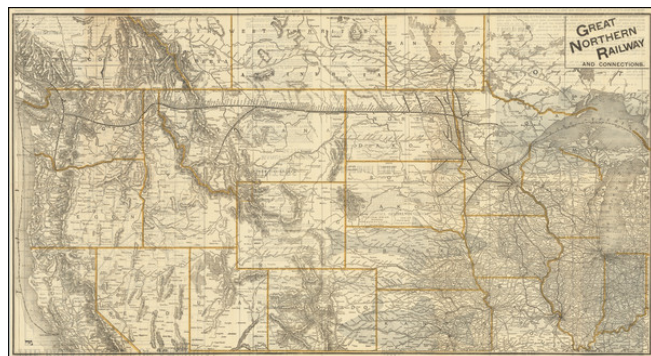

**Barry Lawrence Ruderman
Antique Maps Inc.**

7407 La Jolla Boulevard
La Jolla, CA 92037

www.raremaps.com

(858) 551-8500
blr@raremaps.com

Great Northern Railway and Connections / Red River Valley / The Bread Basket of America!

Stock#: 65671
Map Maker: Knight Leonard & Co.
Date: 1892 circa
Place: Chicago
Color: Color
Condition: VG
Size: 27.5 x 14.5 inches
Price: \$ 750.00

Description:

The Bread Basket of America! -- You Are Not Going To the Frontier!

Fine large promotional map for the Great Northern Railway, promoting the Government lands available in the Red River Valley.

The map shows the railroad lines of the Great Northern, stretching from Duluth and Minneapolis St. Paul, through the Red River Valley and on to Butte, Montana, Everett, Washington, Portland, Oregon, Seattle and Vancouver.

On the verso, a detailed map of the Red River Valley is shown, "famous for the production of No.1 hard wheat [and] all the small grains and vegetables of the North Temperate Zone. Includes an overview of opportunities, pointers for manufacturers and settlers, Government land opportunities and fish!