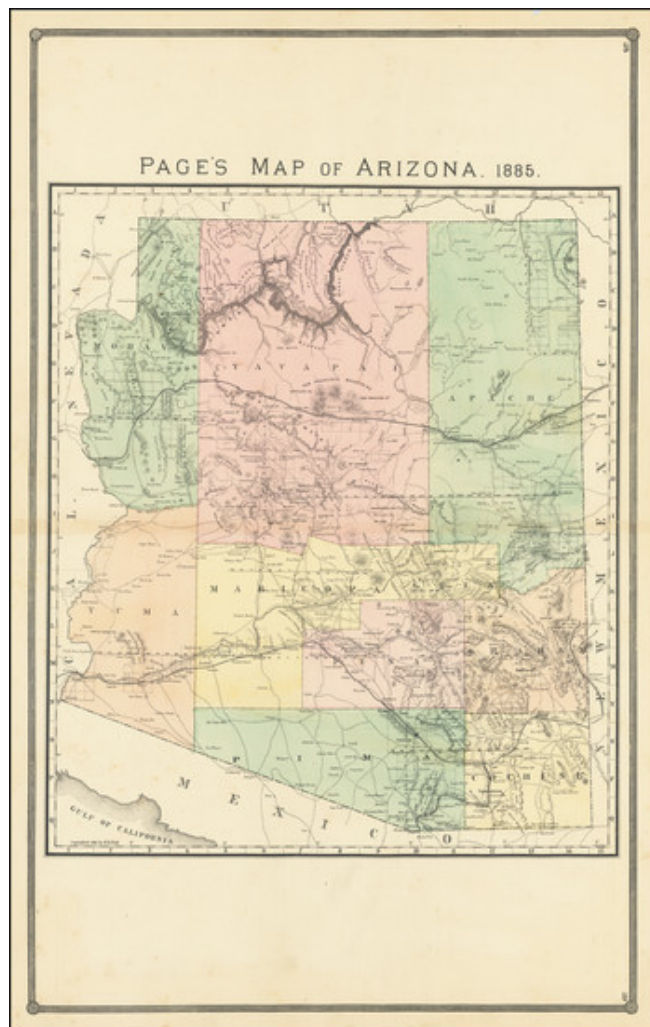

## Page's Map of Arizona 1885

**Stock#:** 65658  
**Map Maker:** Page  
**Date:** 1885  
**Place:** Chicago  
**Color:** Color  
**Condition:** VG+  
**Size:** 16 x 25 inches  
**Price:** SOLD

### Description:

A scarce map of Arizona Territory, colored by county.

Page's map is one of the largest and earliest separate maps of Arizona to appear in an atlas.

The map shows the extent of the Township surveys and includes towns, mountains, rivers, forts, mines, roads, railroads etc.

Excellent detail throughout. An increasingly rare map in fine condition.

**Barry Lawrence Ruderman  
Antique Maps Inc.**

7407 La Jolla Boulevard  
La Jolla, CA 92037

[www.raremaps.com](http://www.raremaps.com)

(858) 551-8500  
[blr@raremaps.com](mailto:blr@raremaps.com)

---

**Page's Map of Arizona 1885**

***Rarity***

This is the first example we have offered in more than 20 years.

**Detailed Condition:**