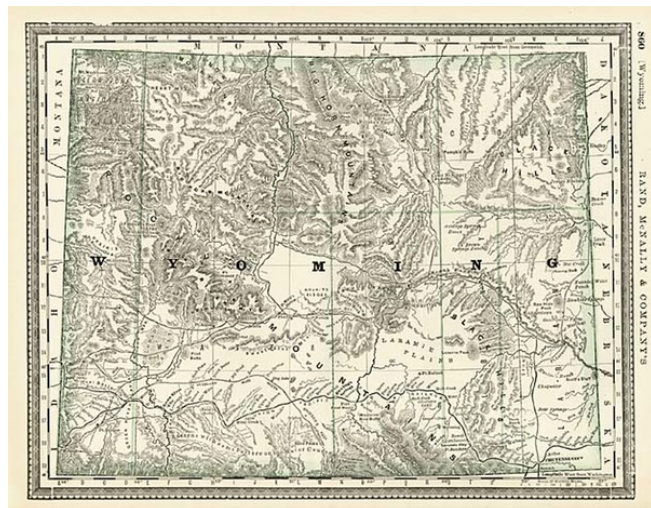

## Wyoming

**Stock#:** 6561  
**Map Maker:** Rand McNally & Company  
**Date:** 1881  
**Place:** Chicago  
**Color:** Color  
**Condition:** VG+  
**Size:** 13 x 10 inches  
**Price:** SOLD

### Description:

Highly detailed map showing towns, rivers, railroads, mountains, lakes, etc. One of the earliest separately issued maps of Wyoming to appear in a commercial atlas.