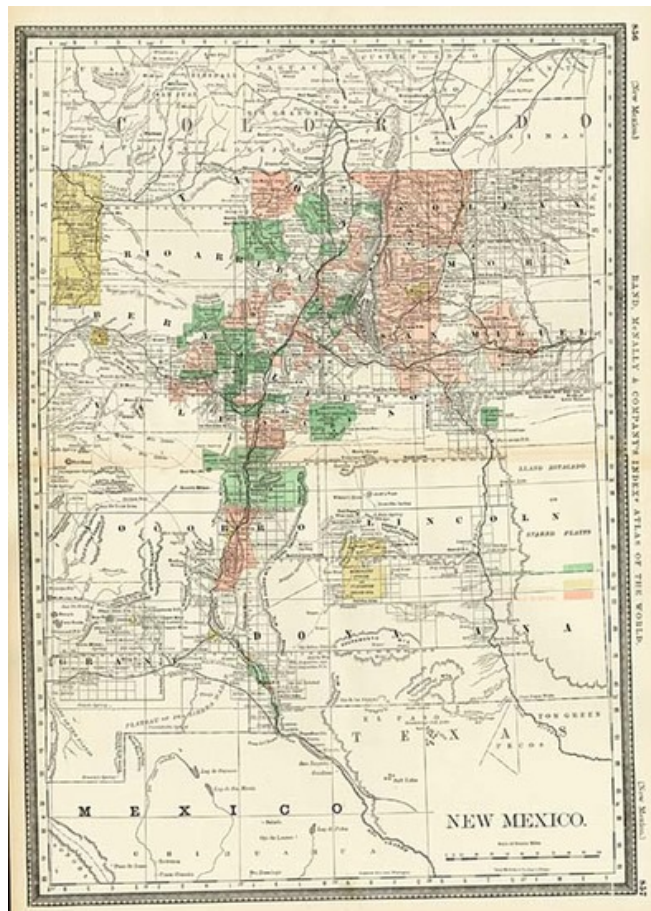

## New Mexico

**Stock#:** 6560  
**Map Maker:** Rand & McNally  
**Date:** 1881  
**Place:** Chicago  
**Color:** Color  
**Condition:** VG+  
**Size:** 19 x 13 inches  
**Price:** SOLD

### Description:

One of the earliest separately issued maps of New Mexico to appear in a Commercial Atlas. Highly detailed, showing land grants, mines, towns, roads, railroads, mountains, rivers, Indian Reservations, military reserves, post offices, forts, etc. Remarkably detailed. From the earliest obtainable edition of Rand McNally's Indexed Atlas, preceded only by extremely rare Business Atlas editions.