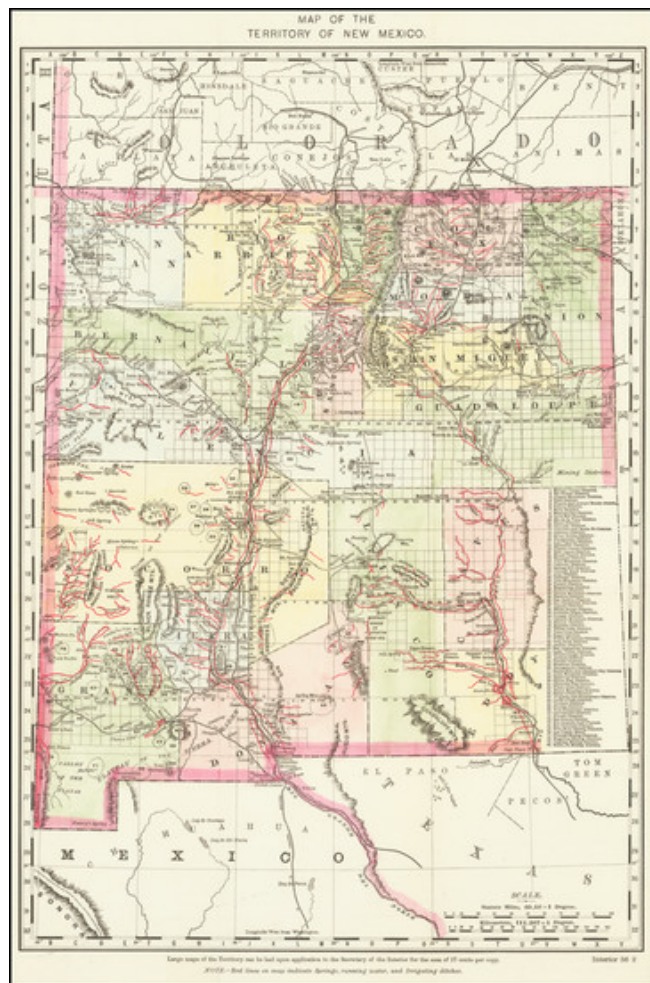

Barry Lawrence Ruderman Antique Maps Inc.

7407 La Jolla Boulevard
La Jolla, CA 92037

www.raremaps.com

(858) 551-8500
blr@raremaps.com

Map of the Territory of New Mexico

Stock#: 65598
Map Maker: United States Department of the Interior
Date: 1894
Place: Washington
Color: Color
Condition: VG+
Size: 13 x 18.5 inches
Price: SOLD

Description:

Scarce mining map of New Mexico Territory, locating 80 mining Districts.

The map is very scarce.

This is the second example we have offered in over 20 years.

Detailed Condition: