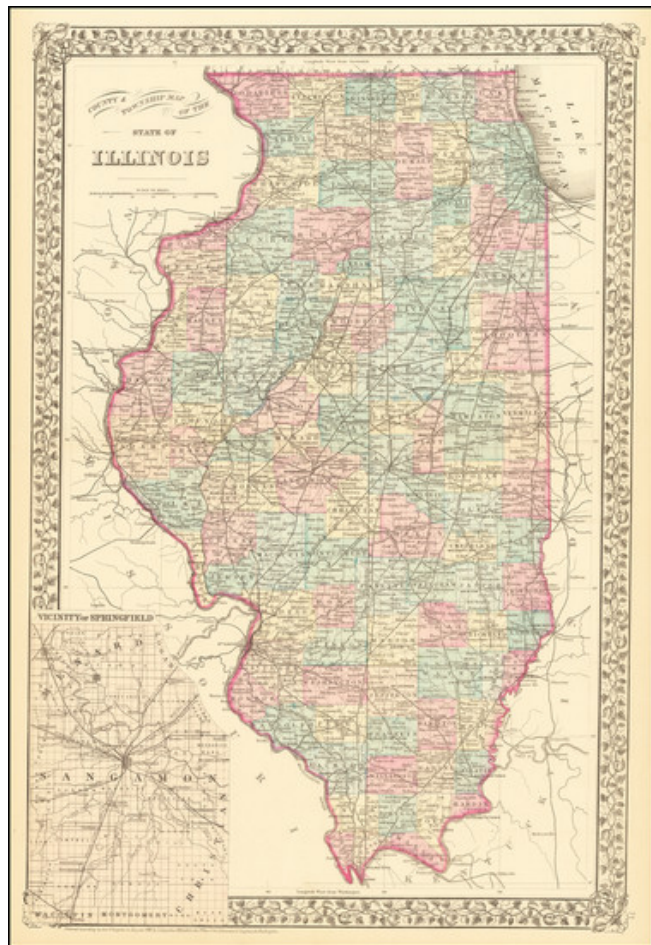

Barry Lawrence Ruderman Antique Maps Inc.

7407 La Jolla Boulevard
La Jolla, CA 92037

www.raremaps.com

(858) 551-8500
blr@raremaps.com

County & Township Map Of The State Of Illinois (Chicago Inset)

Stock#: 65583
Map Maker: Mitchell Jr.
Date: 1880
Place: Philadelphia
Color: Color
Condition: VG+
Size: 14 x 21 inches
Price: \$75.00

Description:

Detailed map of Illinois, colored by counties and showing towns, roads, railroads, rivers, lakes, and a host of other details.

Includes a large inset of the area around Chicago.

Detailed Condition: