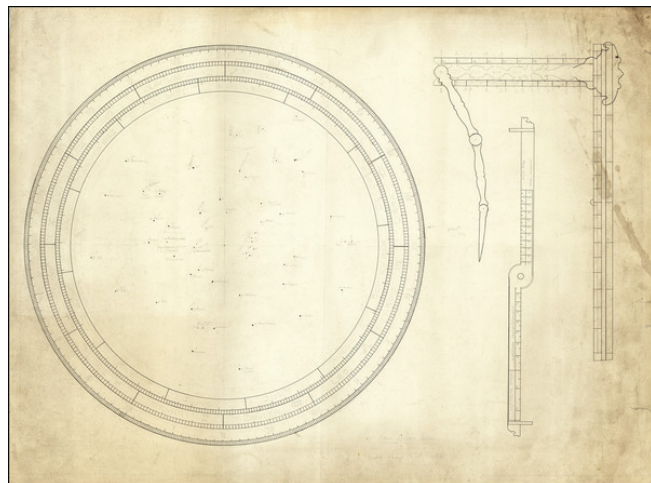

Description:

Mystery Manuscript Celestial Calculations

Three manuscript celestial maps, each on a large sheet of paper, drawn by an anonymous hand.

Each map is drawn on a hemispheric model and includes pencil annotations locating constellations, each of which is named and numbered, along with occasional letters noting the size of the principal stars. In the margins of the rings, the months of the year, symbols for the signs of the zodiac and the Roman numbers 1 to 24 are written in pencil.

On the first sheet, there is also a model for pointer and rotating measuring devices. A pencil note states "Stars epoch 1600. Date about 1550-1600." At the top left, "Inv. 187-11".

On the second sheet, the elliptical movements of the constellations across 12 months is also tracked. A note at the top left states "Inv. 1919-462. 3 plates, Thuli or Triplate altitudes every 3°, azimuths every 10°, date about 1490? / T.HC. 56 m/mR."

On the third sheet, the elliptical movements of the constellations across 12 months is also tracked. A note includes the date 1877-8 and a number of pencil calculations.

The maps are clearly the work of a serious astronomer and worthy of further research.