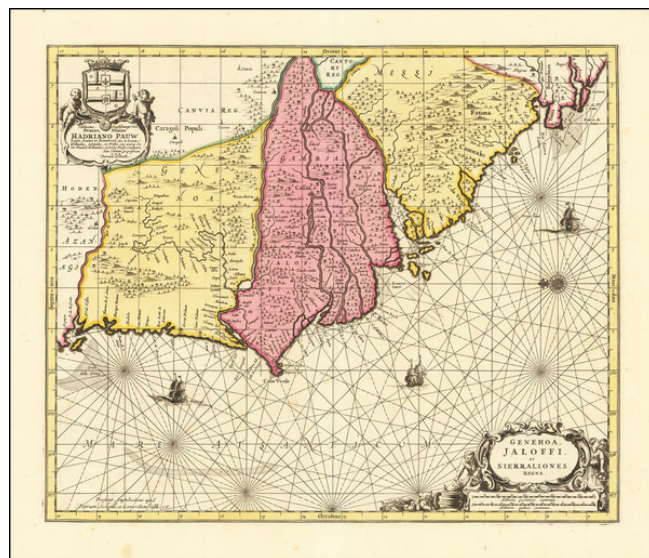

Barry Lawrence Ruderman Antique Maps Inc.

7407 La Jolla Boulevard
La Jolla, CA 92037

www.raremaps.com

(858) 551-8500
blr@raremaps.com

Genehoa, Jaloffi, et Sierraliones Regna

Stock#: 65565
Map Maker: Schenk & Valk
Date: 1690 circa
Place: Amsterdam
Color: Hand Colored
Condition: VG
Size: 19 x 16 inches
Price: \$ 575.00

Description:

Nice old color example of this detailed sea chart of the West African Coast, from Senegal to Sierra Leone.

Decorative cartouches, rhumblines, sailing ships and other decorative features embellish the map.

Detailed Condition:

Old Color