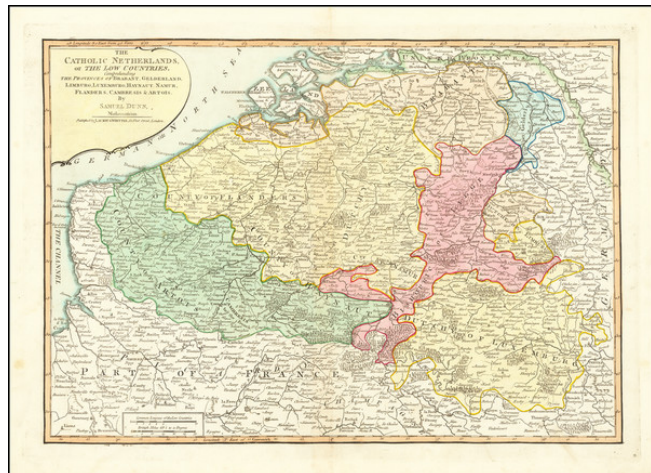

## The Catholic Netherlands or The Low Countries, Comprehending The Provinces of Brabant, Gelderland, Limburg, Luxemburg, Haynaut, Namur, Flanders, Cambresis & Artois . . .

**Stock#:** 65564  
**Map Maker:** Dunn  
**Date:** 1794  
**Place:** London  
**Color:** Hand Colored  
**Condition:** VG  
**Size:** 17 x 12 inches  
**Price:** SOLD

### Description:

Nice detailed map of Belgium, colored by provinces.

From Dunn's *New Atlas or Mundane System of Geography*.