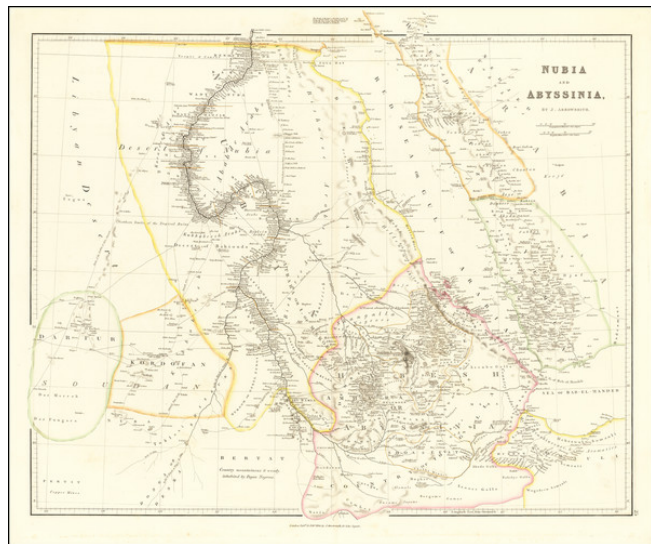

Barry Lawrence Ruderman Antique Maps Inc.

7407 La Jolla Boulevard
La Jolla, CA 92037

www.raremaps.com

(858) 551-8500
blr@raremaps.com

Nubia and Abyssinia

Stock#: 65561
Map Maker: Arrowsmith
Date: 1840
Place: London
Color: Outline Color
Condition: VG
Size: 24 x 20 inches
Price: \$ 145.00

Description:

Attractive map of the region centered on the Red Sea and showing the upper Nile, beyond the Cataracts.

The map extends to Somalia, Sudan and Darfur in the west and to Yemen and the Sea of Bab-El-Mandeb in the south.

A number of trade routes are located in the interior, with a depiction of the topography, rivers, etc.

Detailed Condition: