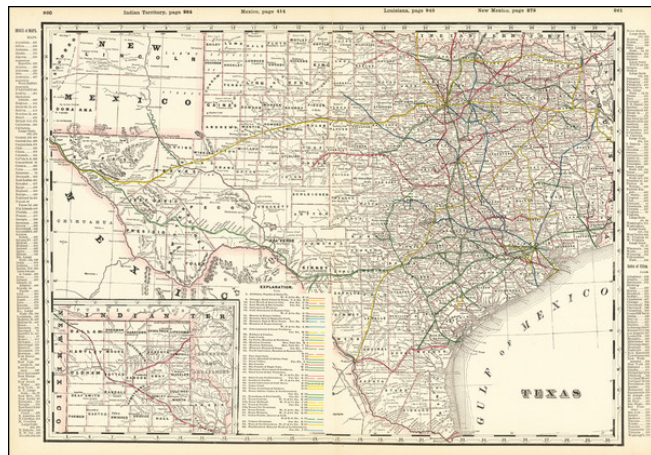

Barry Lawrence Ruderman Antique Maps Inc.

7407 La Jolla Boulevard
La Jolla, CA 92037

www.raremaps.com

(858) 551-8500
blr@raremaps.com

Texas

Stock#: 65559
Map Maker: Cram
Date: 1891
Place: Chicago
Color: Color
Condition: VG+
Size: 22.5 x 16 inches
Price: \$345.00

Description:

Detailed and interesting railroad map of Texas, which appeared in *Cram's Standard American Railway Atlas*.

Includes the routes of approximately 40 different railroads (with each identified by name and color key), towns, counties, post offices, rivers, forts and many other details.

We date the map based upon the addition of Foard County and the configuration of Irion County.

Detailed Condition: