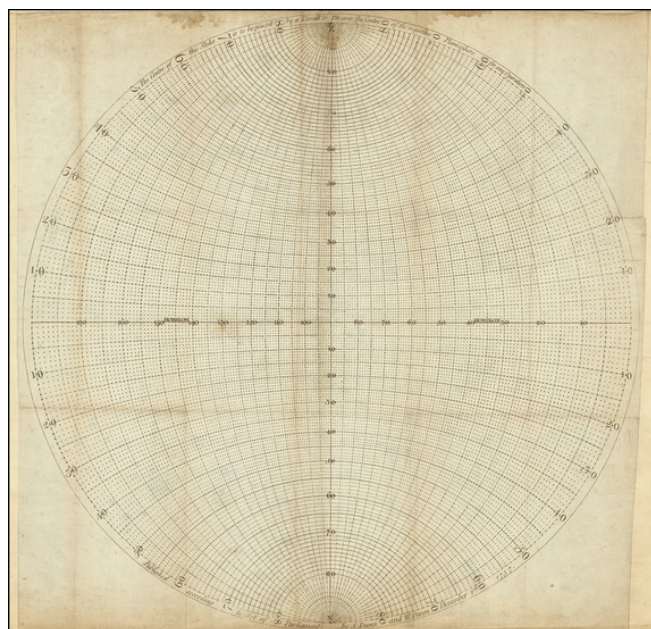

Stock#: 65557
Map Maker: Dunn / Owen
Date: 1757
Place: London
Color: Uncolored
Condition: VG
Size: 21.5 x 22 inches
Price: \$ 695.00

Description:

Rare overlay "slider" device, which was to be placed over the terrestrial and celestial planisphere maps which were published by Dunn & Owen in their *Description and Use of the Universal Planispheres*.

Dunn's Universal Planisphere work was published after Dunn became a master at the Academy in Chelsea which specialized in navigation and commerce. His pamphlet was intended to provide "an economical method of teaching spherical geometry without the expense of purchasing actual globes. The pamphlet includes 4 maps, two terrestrial planispheres and two celestial planispheres, each on a stereographic projection, which were intended to imitate the visual and mathematical properties of globes, along with this slider device, which would be placed over the planisphere in order to make calculations.

Examples of "The Earth's Eastern Planisphere" and "The Earth's Western Planisphere" by Samuel Dunn and & William Owen are shown below. The only images of examples of each map can be seen here:

- **National Library of Australia:** <https://nla.gov.au/nla.obj-232418538/view>
- **Boston Public Library:** <https://collections.leventhalmap.org/search/commonwealth:cj82m6572>