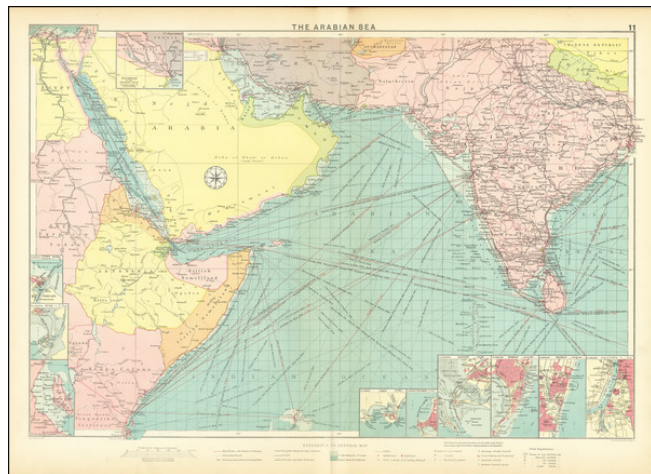

Barry Lawrence Ruderman Antique Maps Inc.

7407 La Jolla Boulevard
La Jolla, CA 92037

www.raremaps.com

(858) 551-8500
blr@raremaps.com

The Arabian Sea

Stock#: 65555
Map Maker: Philip & Son
Date: 1915 circa
Place: London
Color: Color
Condition: VG
Size: 26 x 17.5 inches
Price: SOLD

Description:

detailed map of the Arabian Sea, published in London.

The map provides a detailed treatment of the major shipping routes in the region, along with small inset plans of the major trading ports.

Katar (Qatar) is named, as is Abu Dhabi, Debai (Dubai) and Sharja, with the entire area of the Emirate States colored in green and stretching from Kata to Oman.

Detailed Condition: