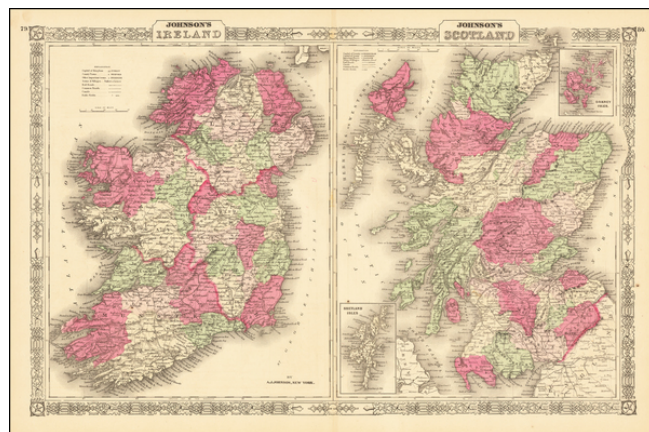

Barry Lawrence Ruderman Antique Maps Inc.

7407 La Jolla Boulevard
La Jolla, CA 92037

www.raremaps.com

(858) 551-8500
blr@raremaps.com

Johnson's Ireland [with] Johnson's Scotland

Stock#: 65544
Map Maker: Johnson
Date: 1867
Place: New York
Color: Color
Condition: VG+
Size: 24 x 16 inches
Price: SOLD

Description:

Detailed maps of Scotland and Ireland, each hand colored by counties, with decorative borders.

Shows towns, rivers, lakes, islands, roads, railroads, etc.

Detailed Condition: