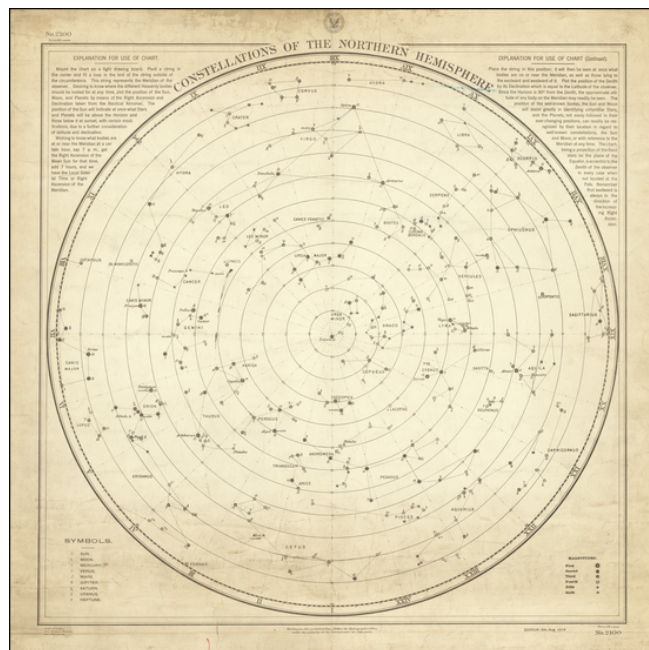

Barry Lawrence Ruderman Antique Maps Inc.

7407 La Jolla Boulevard
La Jolla, CA 92037

www.raremaps.com

(858) 551-8500
blr@raremaps.com

Constellations of the Northern Hemisphere

Stock#: 65525
Map Maker: U.S. Hydrographical Office
Date: 1908 (1916)
Place: Washington, D.C.
Color: Uncolored
Condition: Good
Size: 22.5 x 22.5 inches
Price: \$ 1,200.00

Description:

Rare Working Celestial Navigation Chart!

Rare working navigational celestial chart of the northern skies, published by the United States Hydrographic Office.

Updated to August 5, 1916, the chart was actually utilized by mariner's at sea to take readings and navigate at night.

Includes an explanation on how to use the chart (mount on light drawing board, affix pivot string, etc.), a table showing the magnitude of stars in six sizes, symbols for the planets, etc.

Rarity

OCLC locates only a photo copy of these charts -- no other recorded examples.