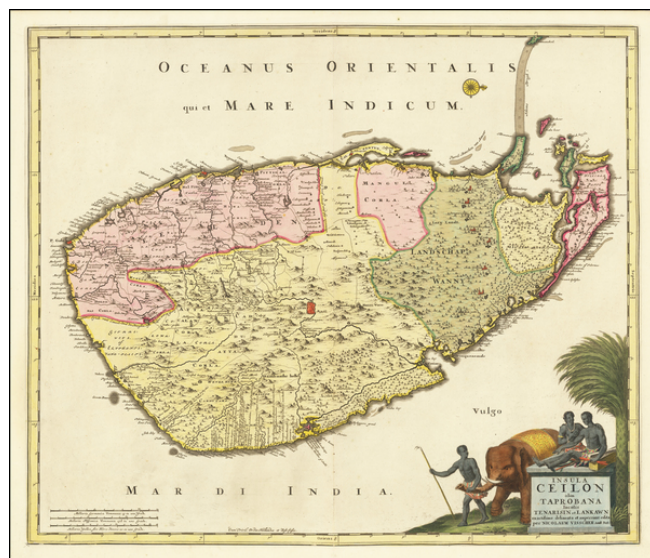

**Barry Lawrence Ruderman
Antique Maps Inc.**

7407 La Jolla Boulevard
La Jolla, CA 92037

www.raremaps.com

(858) 551-8500
blr@raremaps.com

**Insula Ceilon olim Taprobana Incolis Tenarisin et Lankawn exactissime deleineata
nuperrime edita . . .**

Stock#: 65523
Map Maker: Visscher I
Date: 1685
Place: Amsterdam
Color: Hand Colored
Condition: VG+
Size: 23 x 19.5 inches
Price: \$ 1,200.00

Description:

Fine large format map of Sri Lanka, first published in Amsterdam by Nicolas Visscher.

One of the largest atlas maps of Sri Lanka, with a striking cartouche, embellished with an elephant and local Sri Lankans.

Detailed Condition: