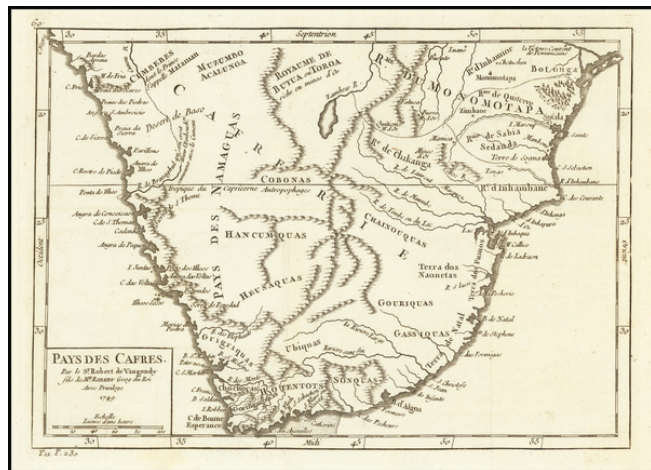

## Pays de Cafres . . . 1749

**Stock#:** 65503  
**Map Maker:** de Vaugondy  
**Date:** 1749  
**Place:** Paris  
**Color:** Uncolored  
**Condition:** VG  
**Size:** 9 x 6.5 inches  
**Price:** \$ 125.00

### Description:

Attractive map of South Africa, from this popular atlas of the mid-18th Century.