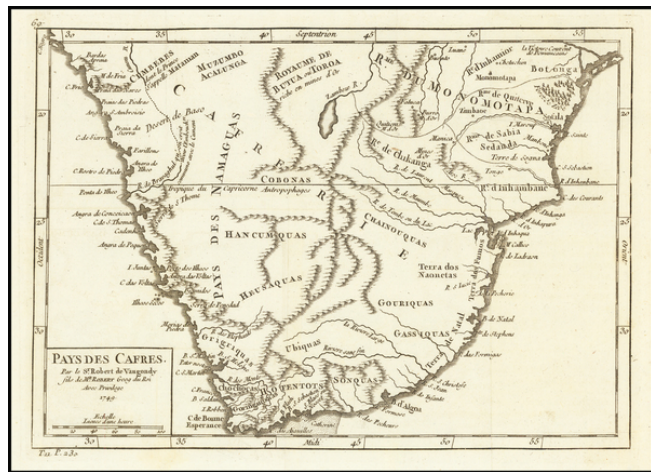

Barry Lawrence Ruderman Antique Maps Inc.

7407 La Jolla Boulevard
La Jolla, CA 92037

www.raremaps.com

(858) 551-8500
blr@raremaps.com

Pays de Cafres . . . 1749

Stock#: 65503
Map Maker: de Vaugondy
Date: 1749
Place: Paris
Color: Uncolored
Condition: VG
Size: 9 x 6.5 inches
Price: \$95.00

Description:

Attractive map of South Africa, from this popular atlas of the mid-18th Century.

Detailed Condition: