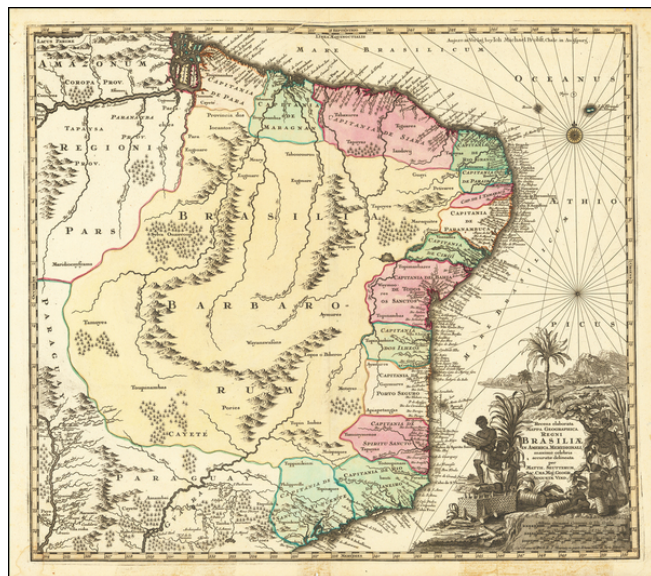

**Barry Lawrence Ruderman  
Antique Maps Inc.**

7407 La Jolla Boulevard  
La Jolla, CA 92037

www.raremaps.com

(858) 551-8500  
blr@raremaps.com

**Recens elaborata Mappa Geographica Regni Brasiliae in America Meridionali maxime  
celebris accurate delineata . . .**

**Stock#:** 65481  
**Map Maker:** Seutter  
**Date:** 1730 circa  
**Place:** Augsburg  
**Color:** Hand Colored  
**Condition:** VG  
**Size:** 23 x 19.5 inches  
**Price:** \$675.00

**Description:**

Gorgeous full color example of Seutter's scarce map of Brazil.

The map covers Brazil from the mouth of the Amazon River to tSão Paulo and from the Paraguay River to the Atlantic.

The map is based upon Joannes Blaeu's scarce *Nova et Accurata Totius Brasiliae Tabula*.