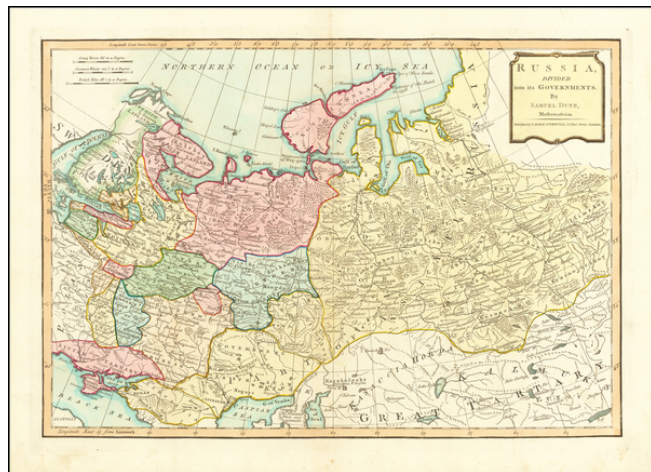

Barry Lawrence Ruderman Antique Maps Inc.

7407 La Jolla Boulevard
La Jolla, CA 92037

www.raremaps.com

(858) 551-8500
blr@raremaps.com

Russia, Divided into Governments . . .

Stock#: 65444
Map Maker: Dunn
Date: 1794
Place: London
Color: Hand Colored
Condition: VG+
Size: 19 x 13 inches
Price: \$ 125.00

Description:

Finely colored map of Russia and its political divisions. Includes towns, mountains, rivers, lakes, islands, etc.

From Dunn's *New Atlas or Mundane System of Geography*.

Detailed Condition: