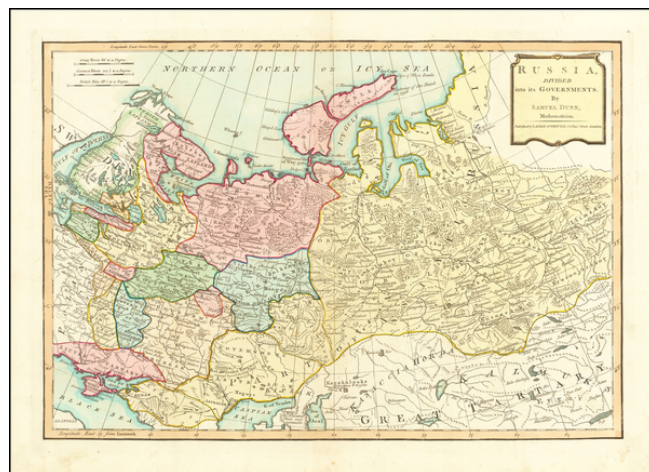

## Russia, Divided into Governments . . .

**Stock#:** 65444  
**Map Maker:** Dunn  
**Date:** 1794  
**Place:** London  
**Color:** Hand Colored  
**Condition:** VG+  
**Size:** 19 x 13 inches  
**Price:** \$ 125.00

### Description:

Finely colored map of Russia and its political divisions. Includes towns, mountains, rivers, lakes, islands, etc.

From Dunn's *New Atlas or Mundane System of Geography*.