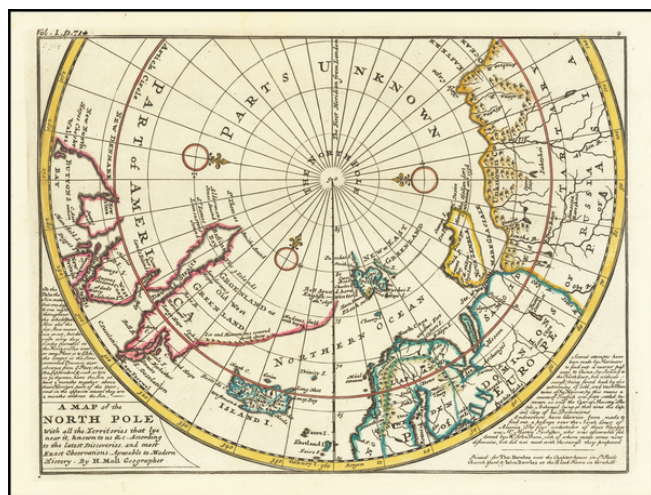

## A Map of the North Pole with all the Territories that lye near it, known to us . . . According to the latest Discoveries and most Exact Observations

**Stock#:** 65436  
**Map Maker:** Moll  
**Date:** 1729 circa  
**Place:** London  
**Color:** Hand Colored  
**Condition:** VG+  
**Size:** 11 x 8 inches  
**Price:** \$ 325.00

### Description:

A fine example of Moll's map of the polar regions, known and unknown.

The western part of North America is conspicuously absent, as is northeast Asia. A lengthy narrative note along the bottom describes the best contemporary knowledge.

The body of the map includes some early place names and dates of discoveries.