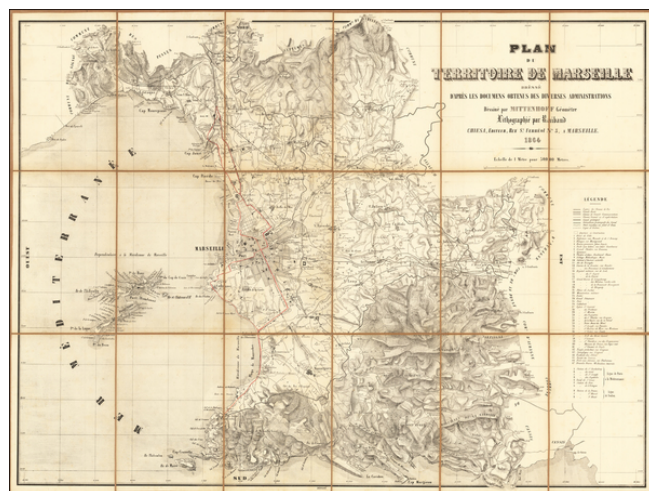

Stock#: 65408op
Map Maker: Raibaud
Date: 1864
Place: Marseille
Color: Outline Color
Condition: VG+
Size: 36 x 27 inches
Price: \$345.00

Description:

Rare map of the environs of Marseille, published in Marseille in 1864.

Includes a detailed legend at the right side of the map.

Detailed Condition:

Dissected and laid on linen.