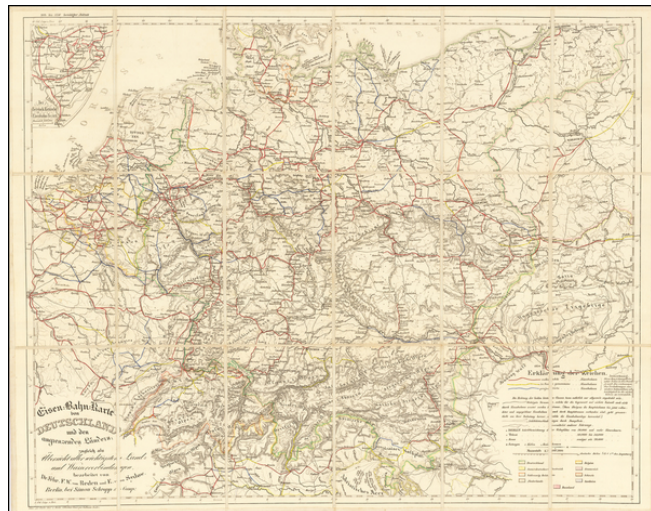

**Barry Lawrence Ruderman
Antique Maps Inc.**

7407 La Jolla Boulevard
La Jolla, CA 92037

www.raremaps.com

(858) 551-8500
blr@raremaps.com

**Eisen:Bahn:Karte von Deutschland und den angrenzenden Landern; zugleich als
Ubersicht aller wichtigsten Land= und Wasserverbindungen, bearbeitet von Dr. Frhr.
F.W. von REden und E. von Sydow**

Stock#: 65407op
Map Maker: Schropp et Comp:
Date: 1856
Place: Berlin
Color: Outline Color
Condition: VG+
Size: 23 x 18 inches
Price: \$345.00

Description:

Rare railroad map of Western Europe, centered on Germany, noting the major railroads, roads and other means of commercial transit radiating out from Germany at the center of the map.

The map illustrates railroad lines completed (red), under construction (yellow) and projected (blue).

Detailed Condition:

Dissected and laid on linen with original slip case.