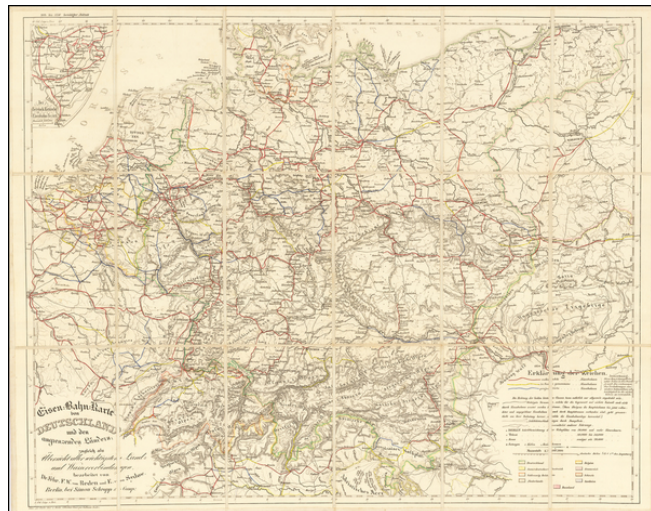

**Barry Lawrence Ruderman
Antique Maps Inc.**

7407 La Jolla Boulevard
La Jolla, CA 92037

www.raremaps.com

(858) 551-8500
blr@raremaps.com

**Eisen:Bahn:Karte von Deutschland und den angrenzenden Landern; zugleich als
Ubersicht aller wichtigsten Land= und Wasserverbindungen, bearbeitet von Dr. Frhr.
F.W. von REden und E. von Sydow**

Stock#: 65407op
Map Maker: Schropp et Comp:
Date: 1856
Place: Berlin
Color: Outline Color
Condition: VG+
Size: 23 x 18 inches
Price: \$ 345.00

Description:

Rare railroad map of Western Europe, centered on Germany, noting the major railroads, roads and other means of commercial transit radiating out from Germany at the center of the map.

The map illustrates railroad lines completed (red), under construction (yellow) and projected (blue).

Detailed Condition:

Dissected and laid on linen with original slip case.