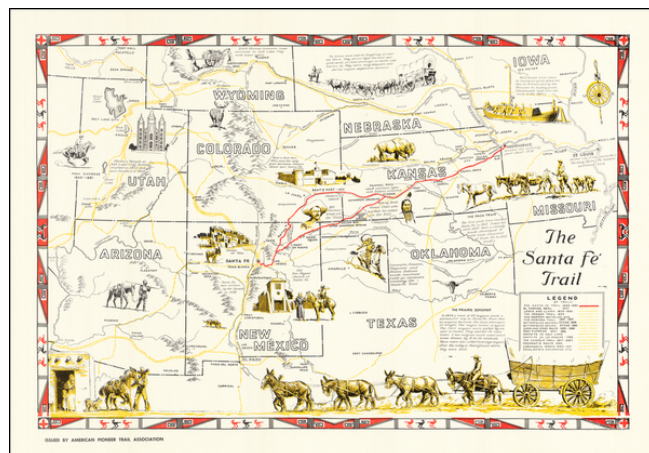

Barry Lawrence Ruderman Antique Maps Inc.

7407 La Jolla Boulevard
La Jolla, CA 92037

www.raremaps.com

(858) 551-8500
blr@raremaps.com

The Santa Fe Trail

Stock#: 65376
Map Maker: American Pioneer Trails
Association
Date: 1946
Place: n.p.
Color: Color
Condition: VG+
Size: 22.5 x 15 inches
Price: \$245.00

Description:

Decorative map of the American West and Plains regions, showing important historical routes and trails.

Drawn by Irvin Shope commemorating the Santa Fe Trail is highlighted with little figures, animals and buildings with descriptive texts. Encompasses all or part of Arizona, Utah, Wyoming, Colorado, New Mexico, Nebraska, Kansas, Oklahoma, Texas, Iowa and Missouri. Legend of Trails at lower right with 16 trails listed. Below the map image text reads in part: "Issued by American Pioneer Trail Association as Part of 1946 National Commemoration Honoring Pioneers of Trade in America."

This pictographic map - suggestive of some of the historic and colorful history of the great Southwest - has been made available through the generous co-operation of the Atchison, Topeka and Santa Fe Railway System whose pioneers projected and built the main line along the old Santa Fe Trail."