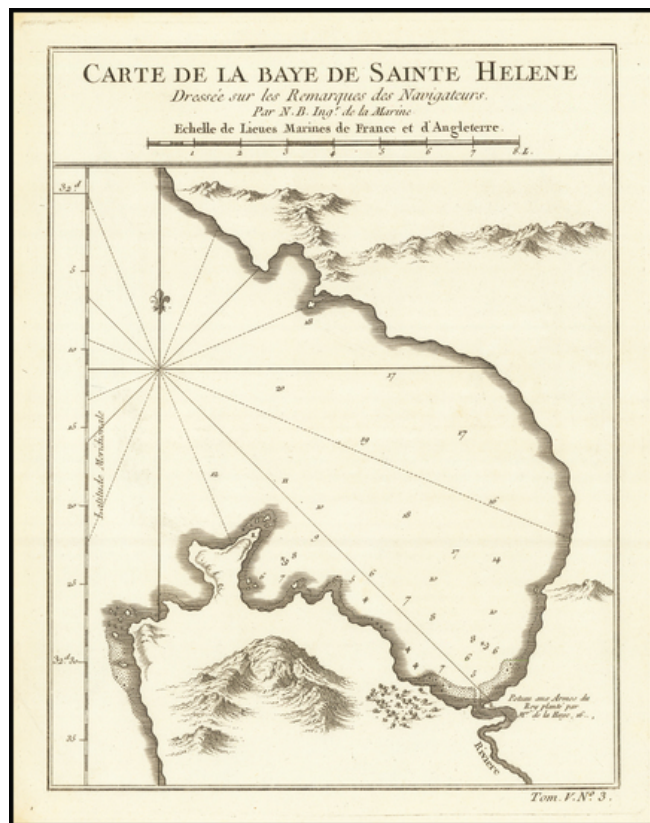

Barry Lawrence Ruderman Antique Maps Inc.

7407 La Jolla Boulevard
La Jolla, CA 92037

www.raremaps.com

(858) 551-8500
blr@raremaps.com

Carte De La Baye De Sainte Helene

Stock#: 65370
Map Maker: Bellin
Date: 1757 circa
Place: Paris
Color: Uncolored
Condition: VG
Size: 7 x 9 inches
Price: \$ 125.00

Description:

Detailed plan of St. Helena Bay, northwest of Capetown, South Africa.

Detailed Condition: