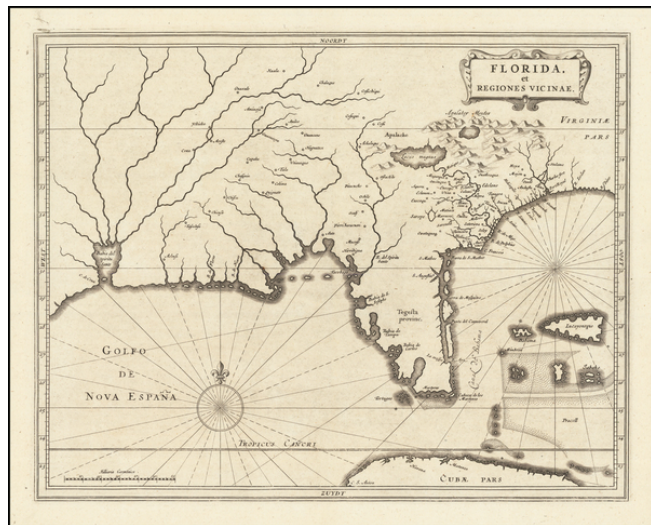

## Florida et Regiones Vicinae

**Stock#:** 65334  
**Map Maker:** De Laet  
**Date:** 1630 circa  
**Place:** Leiden  
**Color:** Uncolored  
**Condition:** VG+  
**Size:** 14 x 11 inches  
**Price:** \$3,600.00

### Description:

The earliest obtainable maps of the Southeastern United States.

De Laet's description of America is arguably the finest of the 17th Century. The map was almost certainly engraved by Hessel Gerritsz, based upon the work of Claesz in 1602, and Jacques Le Moyne's map of Florida, with nomenclature drawn from the Chaves map of 1584.

An essential map for regional collectors.