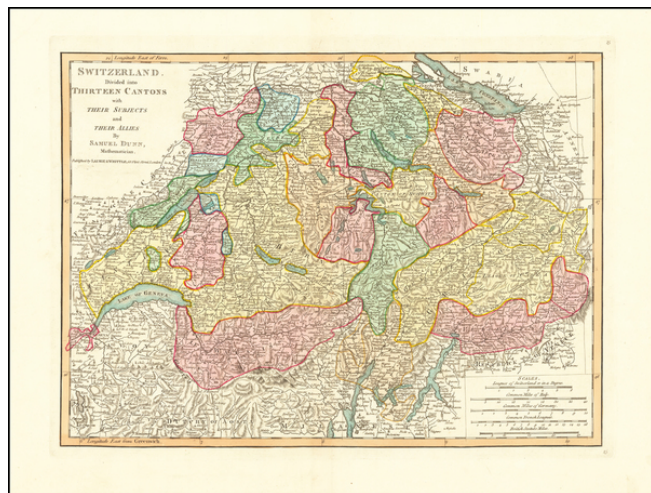

**Barry Lawrence Ruderman
Antique Maps Inc.**

7407 La Jolla Boulevard
La Jolla, CA 92037

www.raremaps.com

(858) 551-8500
blr@raremaps.com

**Switzerland Divided into Thirteen Cantons With Their Subjects & Their Allies by
Samuel Dunn**

Stock#: 65330
Map Maker: Laurie & Whittle / Dunn
Date: 1794
Place: London
Color: Hand Colored
Condition: VG+
Size:
Price: \$125.00

Description:

Detailed double-page engraved map of Switzerland, divided into Cantons, etc.

Detailed Condition:

Old hand-color in full.