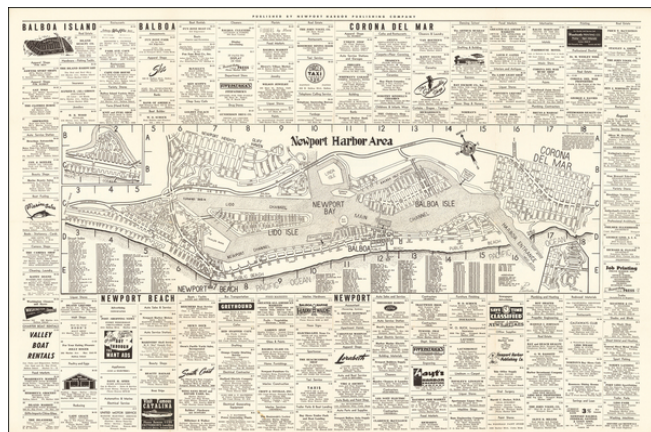

Stock#: 65318
Map Maker: Anonymous
Date: 1950 circa
Place: Newport Beach
Color: Uncolored
Condition: VG+
Size: 36 x 24 inches
Price: \$ 245.00

Description:

Interesting promotional map of the area around Newport Bay, Balboa Island and Corona Del Mar, drawn for the Represented Business and Professional Men.

The map is filled with advertising and promotional information, along with a map of Corona Del Mar on the verso.

P W Lindholm would go on to create a number of similar maps in Texas.

Detailed Condition: