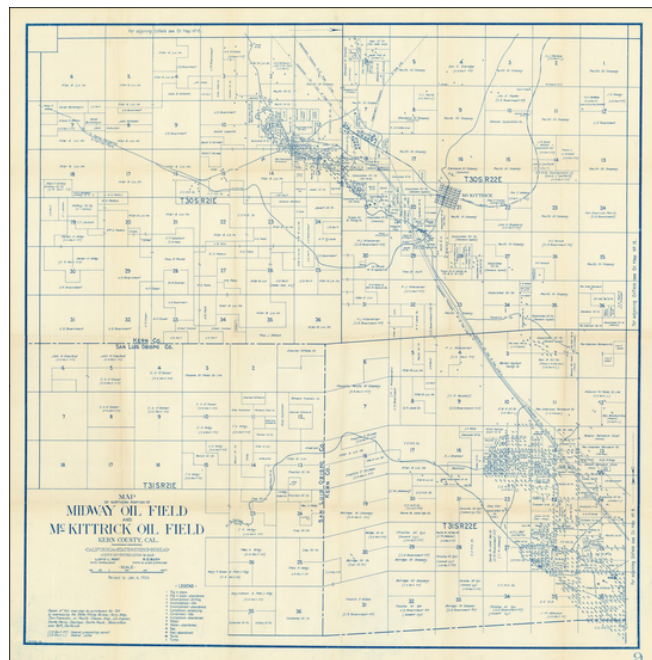

## Map of Northern Portion of Midway Oil Field and McKittrick Oil Field Kern Co. Cal. . . . Revised to Jan. 4, 1924

**Stock#:** 65314  
**Map Maker:** California State Mining Bureau  
**Date:** 1924  
**Place:** San Francisco  
**Color:** Uncolored  
**Condition:** VG+  
**Size:** 34 x 34 inches  
**Price:** SOLD

### **Description:**

Detailed map of the Northern portion of the Midway and McKittrick Oil Fields, in Kern County.

The map includes the town of Mckittrick and a number of pipelines, including pipelines operated by:

- Standard Oil
- Independent Producers
- Associated Oil Co.

The map also includes the location of dozens of oil and gas leases interests in the region.

### **Rarity**

The map is quite rare. We locate only an 1927 edition in the Huntington Library.