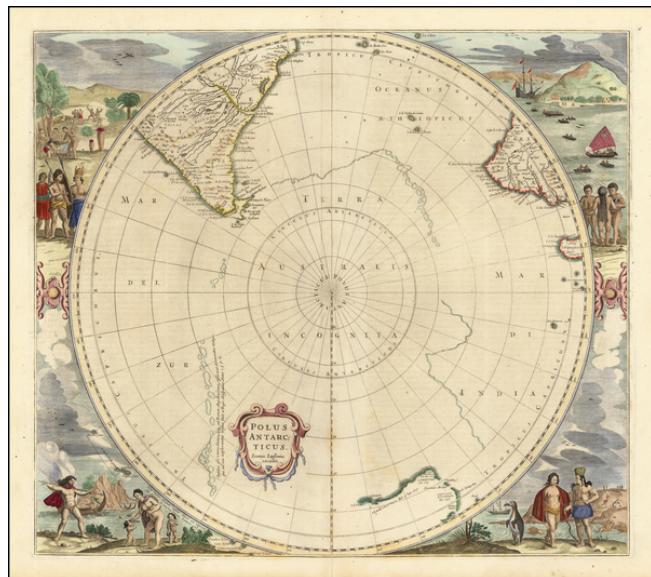

## Polus Antarcticus Joannes Janssonius excudit.

**Stock#:** 65304  
**Map Maker:** Jansson  
**Date:** 1650 circa  
**Place:** Amsterdam  
**Color:** Hand Colored  
**Condition:** VG  
**Size:** 20 x 17 inches  
**Price:** \$2,200.00

### Description:

Third state of Hondius' decorative map of the South Polar region, with the name Joannes Janssonius appearing for the first time.

The present state predates the first appearance of New Zealand and Van Dieman's Land.

The map includes significant updates along the coast of South America and Cape Horn. The supposed coastline of the unknown southern continent continues to appear. Includes notes regarding the affirmation of the discovery of islands by Magellan and Hernando Galego.