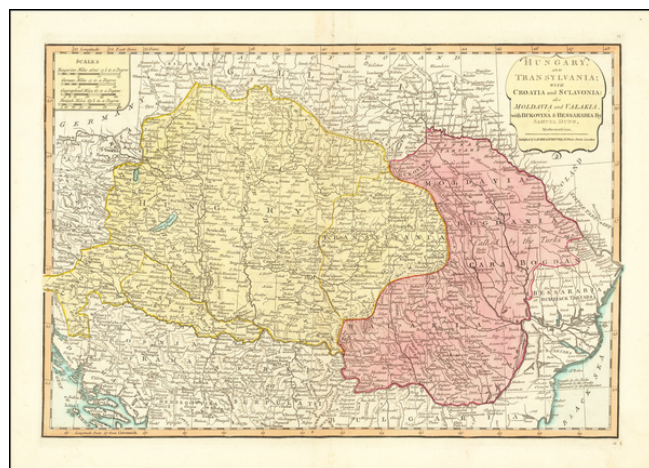

Barry Lawrence Ruderman Antique Maps Inc.

7407 La Jolla Boulevard
La Jolla, CA 92037

www.raremaps.com

(858) 551-8500
blr@raremaps.com

Hungary and Transylvania; with Croatia and Sclavonia: also Moldovia and Valakia with Bukovina & Bessarabia By Samuel Dunn . . .

Stock#: 65288
Map Maker: Laurie & Whittle
Date: 1794
Place: London
Color: Hand Colored
Condition: VG+
Size: 21 x 18.5 inches
Price: \$245.00

Description:

Detailed engraved map of the Balkans and Hungary, by one of the most important mapmaking firms of the end of the 18th century: Laurie & Whittle.

The map shows Croatia, Serbia, Bosnia, Slovenia and the region extending east to Romania and the Black Sea, and other interesting political divisions and subdivisions.

Detailed Condition: