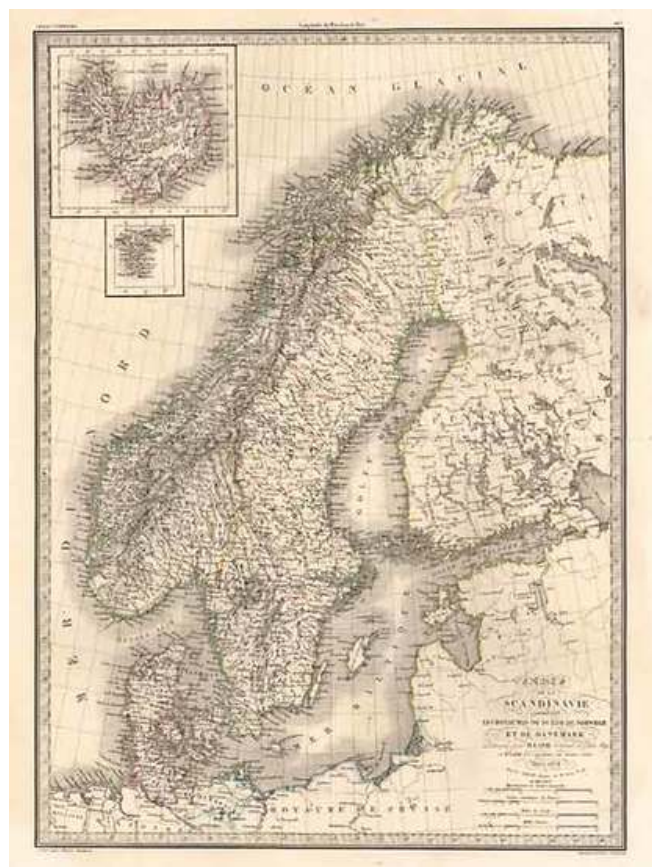

Barry Lawrence Ruderman Antique Maps Inc.

7407 La Jolla Boulevard
La Jolla, CA 92037

www.raremaps.com

(858) 551-8500
blr@raremaps.com

Carte De La Scandinavie Comprenant Les Royaumes De Suede De Norwege et De Danemark...1838 [Iceland Inset]

Stock#: 6522
Map Maker: Lapie
Date: 1838
Place: Paris
Color: Outline Color
Condition: VG+
Size: 22 x 15.5 inches
Price: SOLD

Description:

Highly detailed map of Scandinavia. Shows towns, road, rivers, lakes, mountains, islands, bays, points, etc. Fascinating hachuring style to represent mountains, etc. Beginning in the early 19th Century, Lapie was one of the leading French mapmakers, at a time when much of the great exploration and travel literature was being published in French. Lapie was often the engraver of maps which were included in these books. As a result, he often incorporated the most recent information and discoveries in his maps, often appearing prior to the official report from which the information derived. His maps are now prized for their detail, accuracy and attractive engraving style.