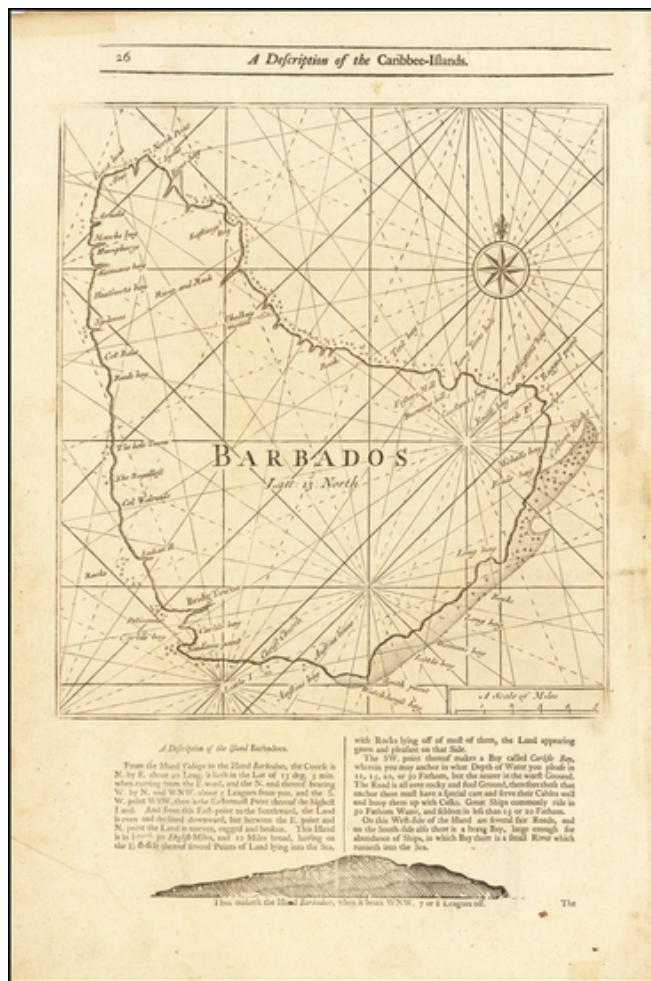

## Barbados

**Stock#:** 65217  
**Map Maker:** Mount & Page  
**Date:** 1760  
**Place:** London  
**Color:** Uncolored  
**Condition:** VG+  
**Size:** 10 x 15 inches  
**Price:** \$ 345.00

### Description:

Detailed coastal map of the Island of Barbados, from Mount & Page's *English Pilot, Fourth Book*.

The map includes a number of bays, harbors and other coastal feature, with sailing directions and a profile view below and on the verso.