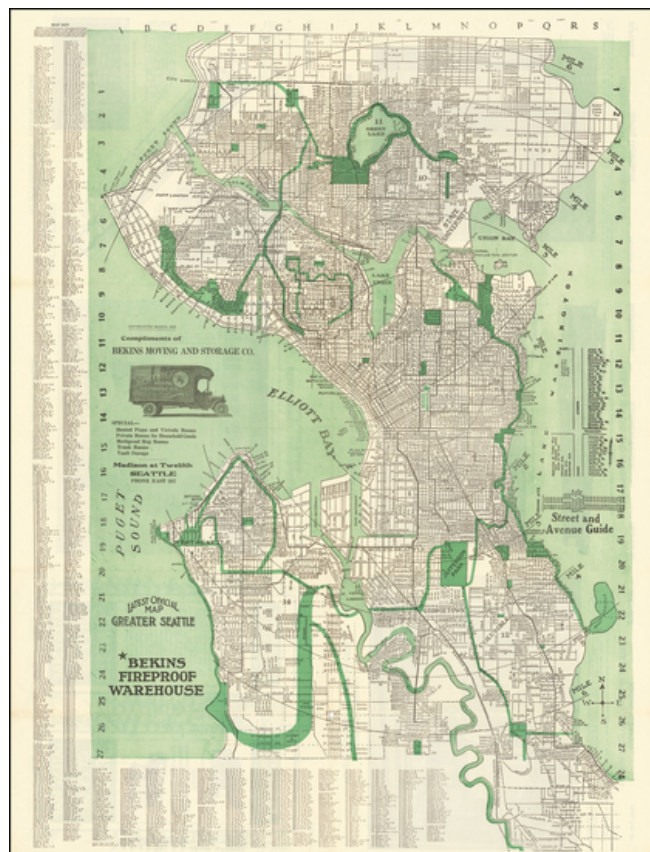

Barry Lawrence Ruderman Antique Maps Inc.

7407 La Jolla Boulevard
La Jolla, CA 92037

www.raremaps.com

(858) 551-8500
blr@raremaps.com

Latest Official Map of Greater Seattle

Stock#: 65205
Map Maker: Kroll Map Company
Date: 1913
Place: Seattle
Color: Uncolored
Condition: VG+
Size: 18.5 x 25 inches
Price: \$750.00

Description:

Fine early map of Seattle, originally copyrighted by Kroll in 1913.

The map extends north to the City limits beyond Green Lake and east to Lake Washington, with 6 mile radius illustrated from the center point at the Bekins Warehouse.

The map includes a vignette of an early Bekins moving van and photo illustrations on the verso, along with an extensive street index.

Detailed Condition: