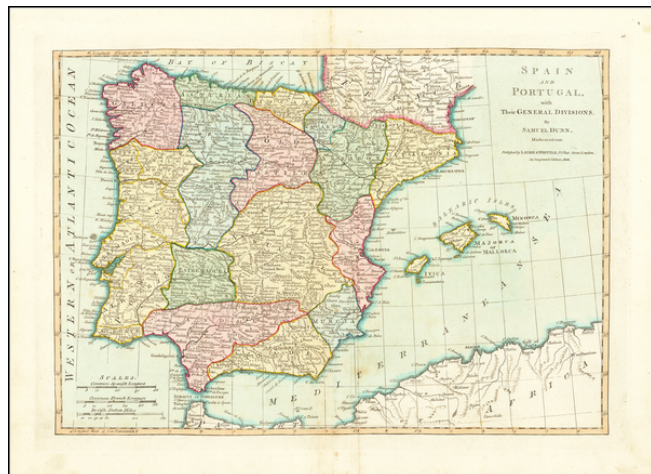

Barry Lawrence Ruderman Antique Maps Inc.

7407 La Jolla Boulevard
La Jolla, CA 92037

www.raremaps.com

(858) 551-8500
blr@raremaps.com

Spain and Portugal, with Their General Divisions . . . [Balaeric Islands]

Stock#: 65193
Map Maker: Dunn
Date: 1794
Place: London
Color: Hand Colored
Condition: VG+
Size: 19 x 13 inches
Price: \$ 175.00

Description:

Detailed late 18th Century map of the Iberian Peninsula and contiguous islands. Scarce English language map of the region.

From Dunn's *New Atlas or Mundane System of Geography*.

Detailed Condition: