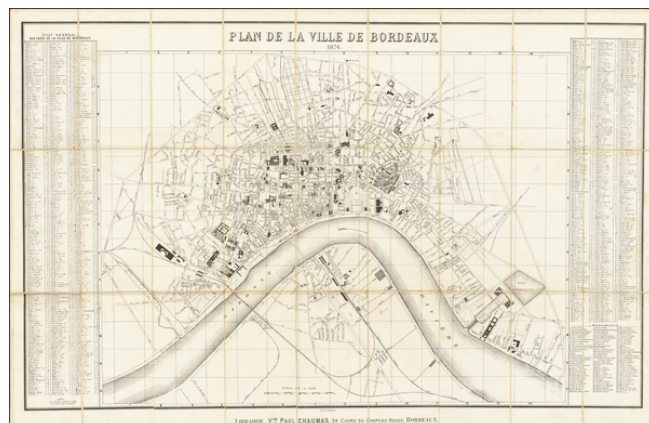

## Plan de la Ville de Bordeaux 1874

**Stock#:** 65178op  
**Map Maker:** Chaumas  
**Date:** 1874  
**Place:** Bordeaux  
**Color:** Uncolored  
**Condition:** VG+  
**Size:** 39 x 25 inches  
**Price:** \$375.00

### Description:

Highly detailed map of Bordeaux, published in Bordeaux in 1874.

The map is oriented with east at the top, and includes a detailed index on either side of the map.

The map illustrates the major buildings and squares, along with the town lay out along the west side of the Garonne River. Includes train lines, bridges, etc.