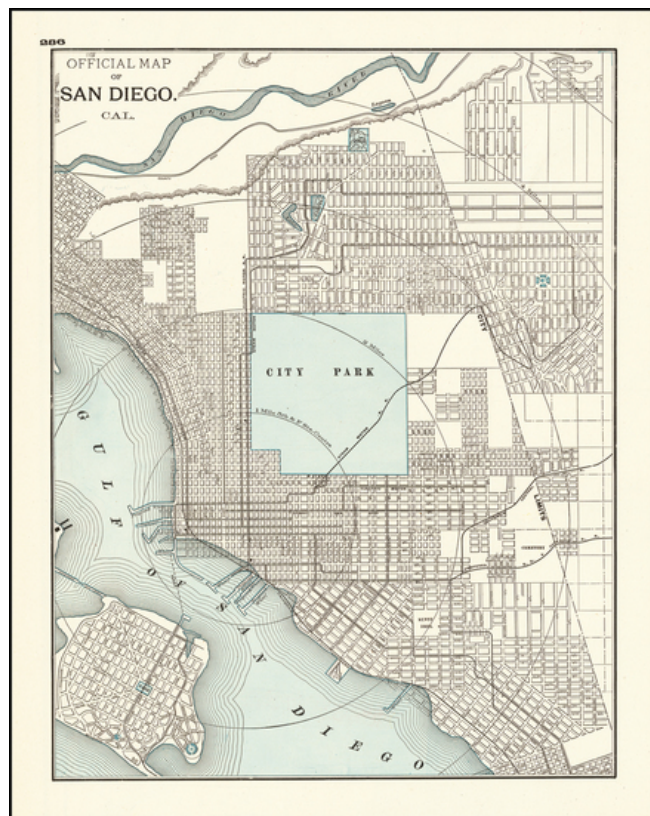

Barry Lawrence Ruderman Antique Maps Inc.

7407 La Jolla Boulevard
La Jolla, CA 92037

www.raremaps.com

(858) 551-8500
blr@raremaps.com

Official Map of San Diego. Cal.

Stock#: 65173
Map Maker: Cram
Date: 1893
Place: Chicago
Color: Color
Condition: VG+
Size: 10 x 13 inches
Price: \$175.00

Description:

First edition of the earliest plan of San Diego to appear in a commercial atlas.

The map shows streets, buildings, train lines, public places, rivers etc.

Cram was one of the pre-eminent American Mapmakers of the late 19th Century, relying upon a cerographic printing process first applied to maps by the Morse family in the late 1830s, which ultimately led to the demise of the hand colored map.