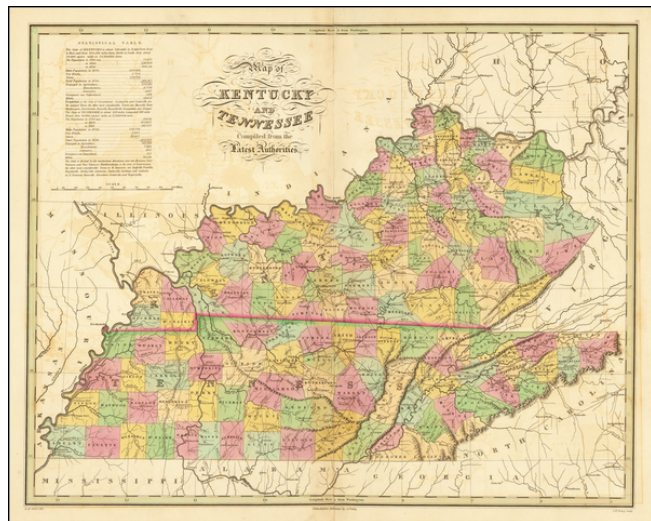

Barry Lawrence Ruderman Antique Maps Inc.

7407 La Jolla Boulevard
La Jolla, CA 92037

www.raremaps.com

(858) 551-8500
blr@raremaps.com

Map of Kentucky and Tennessee, Compiled From the Latest Authorities

Stock#: 65159
Map Maker: Finley
Date: 1826
Place: Philadelphia
Color: Hand Colored
Condition: VG
Size: 21.5 x 17 inches
Price: \$575.00

Description:

Fine early map of Kentucky and Tennessee, from Finley's New American Atlas.

Includes a statistical table, roads and other early details.

While the map occasionally appears on the market in pocket map form, it is especially desirable in this atlas format, with wide margins and printed on thick paper.

Detailed Condition:

Minor offsetting