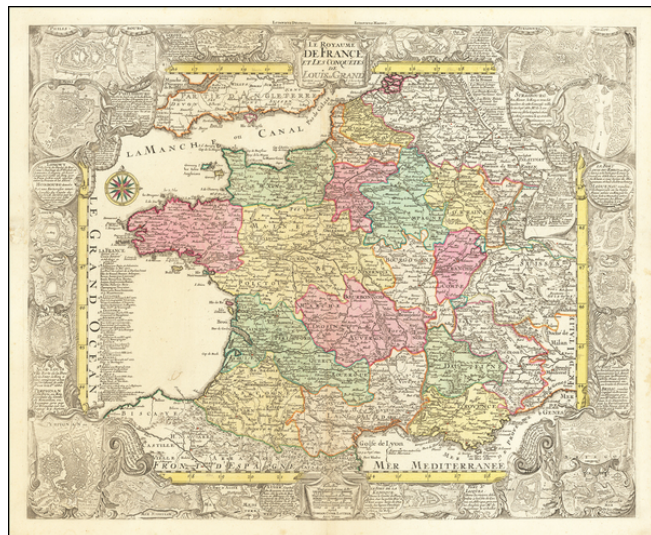

## Le Royaume De France Et Les Conquetes De Louis Grande

**Stock#:** 65158  
**Map Maker:** Lotter  
**Date:** 1760  
**Place:** Augsburg  
**Color:** Hand Colored  
**Condition:** VG  
**Size:** 22 x 18.5 inches  
**Price:** SOLD

### Description:

Decorative and highly detailed map of France, celebrating the conquests of Louis Grande.

Includes a detailed map of France, surrounded by 19 city plans of the major cities which were part of the conquest., including Barcelona Cadix, Brisac, Nancy, Strasbourg, Alger, Mons, Phillipsbourg, Saar Louis and Gironne.