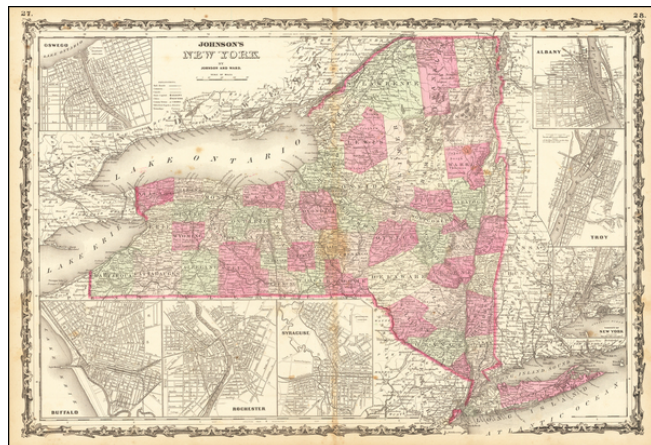

## Johnson's New York

**Stock#:** 65097  
**Map Maker:** Johnson & Ward  
**Date:** 1863  
**Place:** New York  
**Color:** Color  
**Condition:** VG  
**Size:** 24 x 17 inches  
**Price:** \$65.00

### Description:

Nice detailed map of the State of New York, colored by counties and showing excellent regional details.

Large inset maps of Albany, Troy, New York, Buffalo, Rochester, Syracuse, and Oswego. Decorative border.

From an early edition of Johnson's Family Atlas, one of the most successful atlases of the Civil War period.

### Detailed Condition:

Discoloration at centerfold.