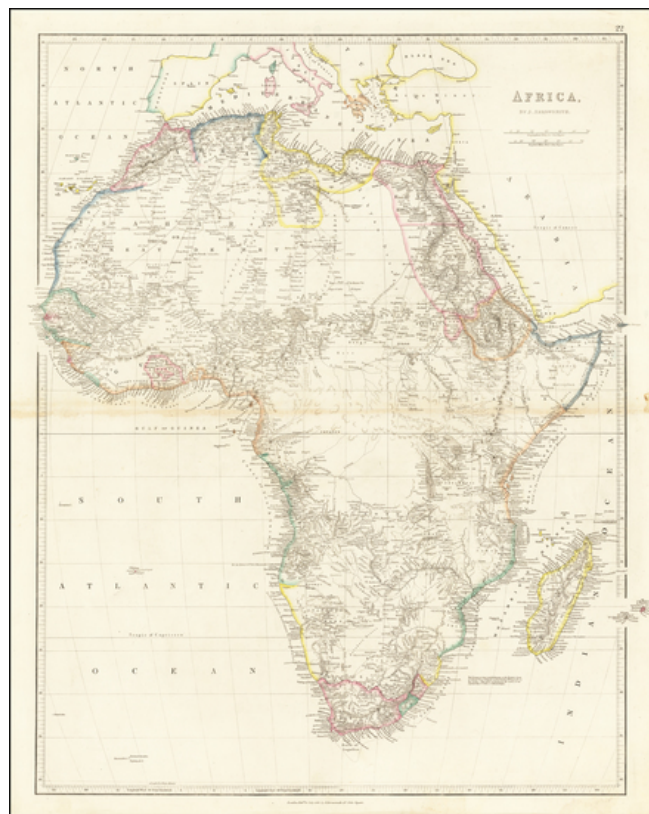

Barry Lawrence Ruderman Antique Maps Inc.

7407 La Jolla Boulevard
La Jolla, CA 92037

www.raremaps.com

(858) 551-8500
blr@raremaps.com

Africa

Stock#: 65083
Map Maker: Arrowsmith
Date: 1861
Place: London
Color: Uncolored
Condition: VG
Size: 20 x 24 inches
Price: SOLD

Description:

Detailed map of Africa, published by John Arrowsmith in his *London Atlas*.

The map is dominated by the Sahara Desert.

In the Sahara, the map is criss-crossed with early trading routes, oases', and the location of Desert Wells.

South of the region called Nigritia in Central Africa, there is another massive open region, with some pencil annotations from an early owners.

Detailed Condition:

Discoloration at centerfold.